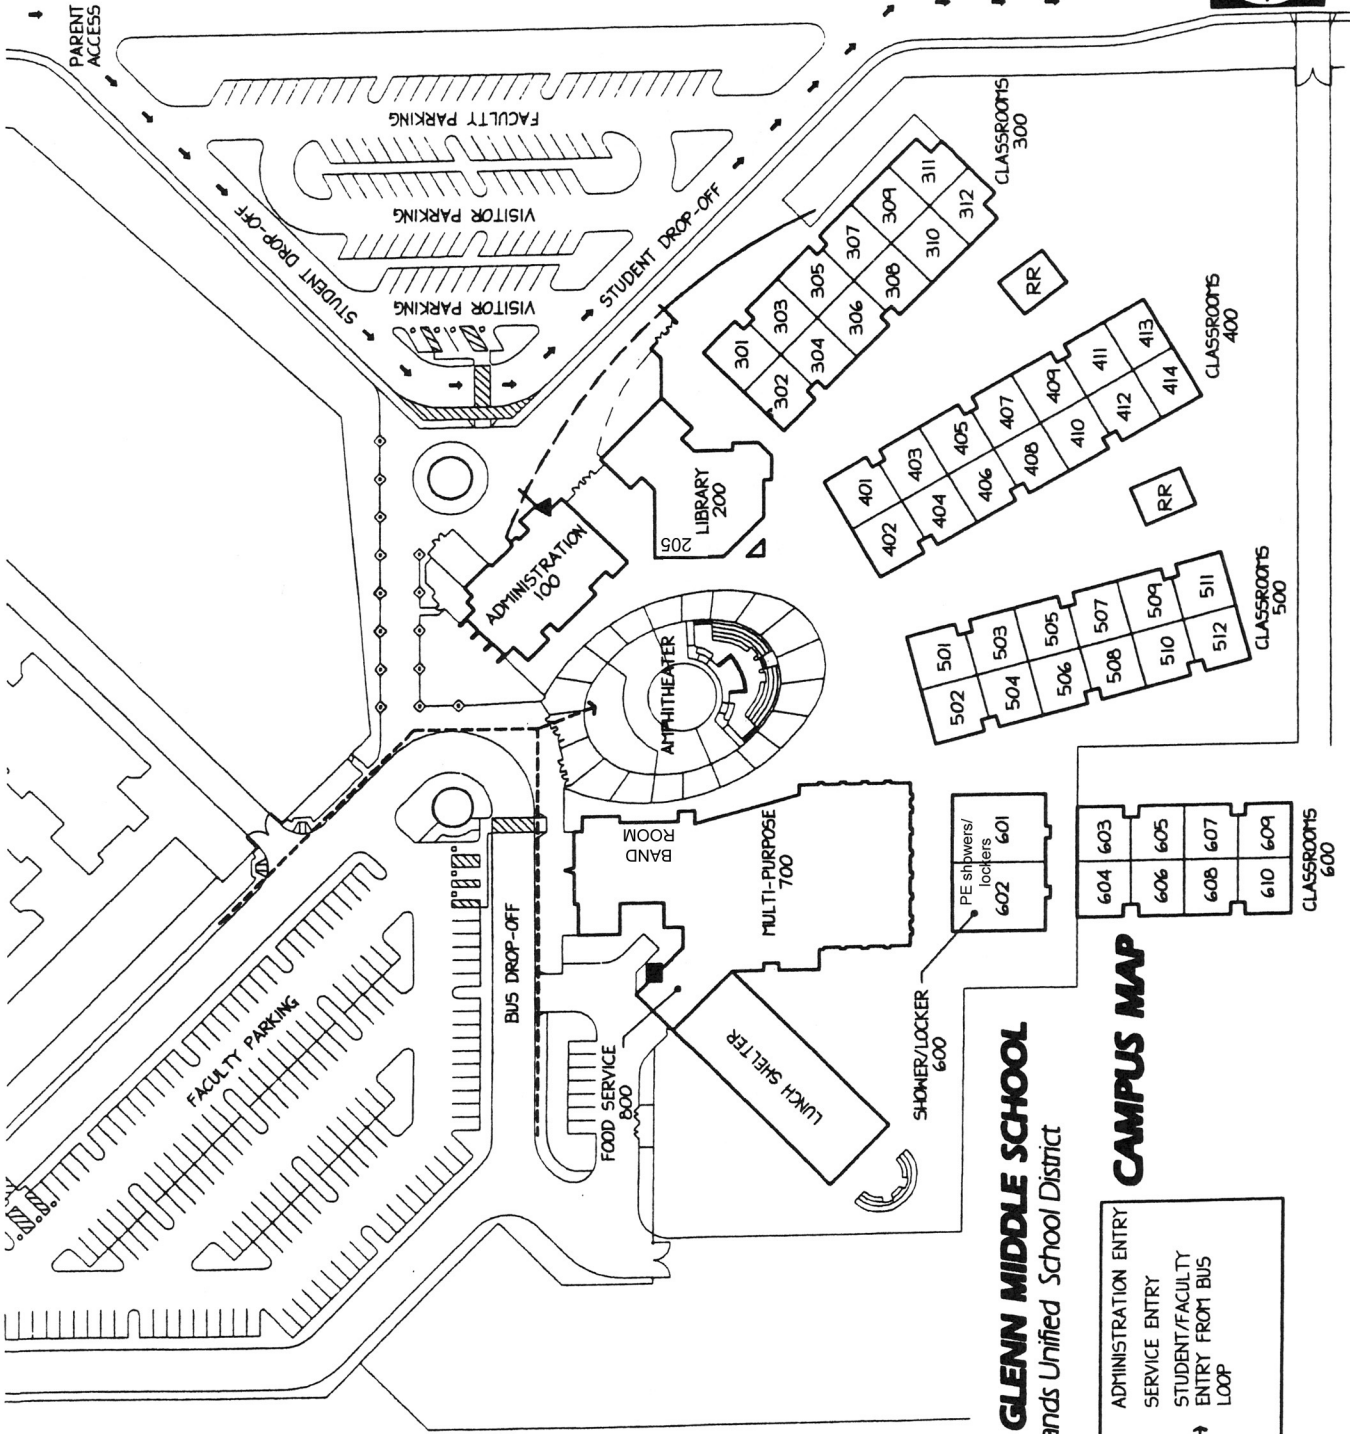

MILES AVENUE

**JOHN GLENN MIDDLE SCHOOL**  
Desert Sands Unified School District

**CAMPUS MAP**

▲	ADMINISTRATION ENTRY
■	SERVICE ENTRY
--->	STUDENT/FACULTY ENTRY FROM BUS LOOP

604	603
606	605
608	607
610	609

CLASSROOMS 600

501	503	505	507	509	511
502	504	506	508	510	512

CLASSROOMS 500

401	403	405	407	409	411	413
402	404	406	408	410	412	414

CLASSROOMS 400

301	303	305	307	309	311
302	304	306	308	310	312

CLASSROOMS 300